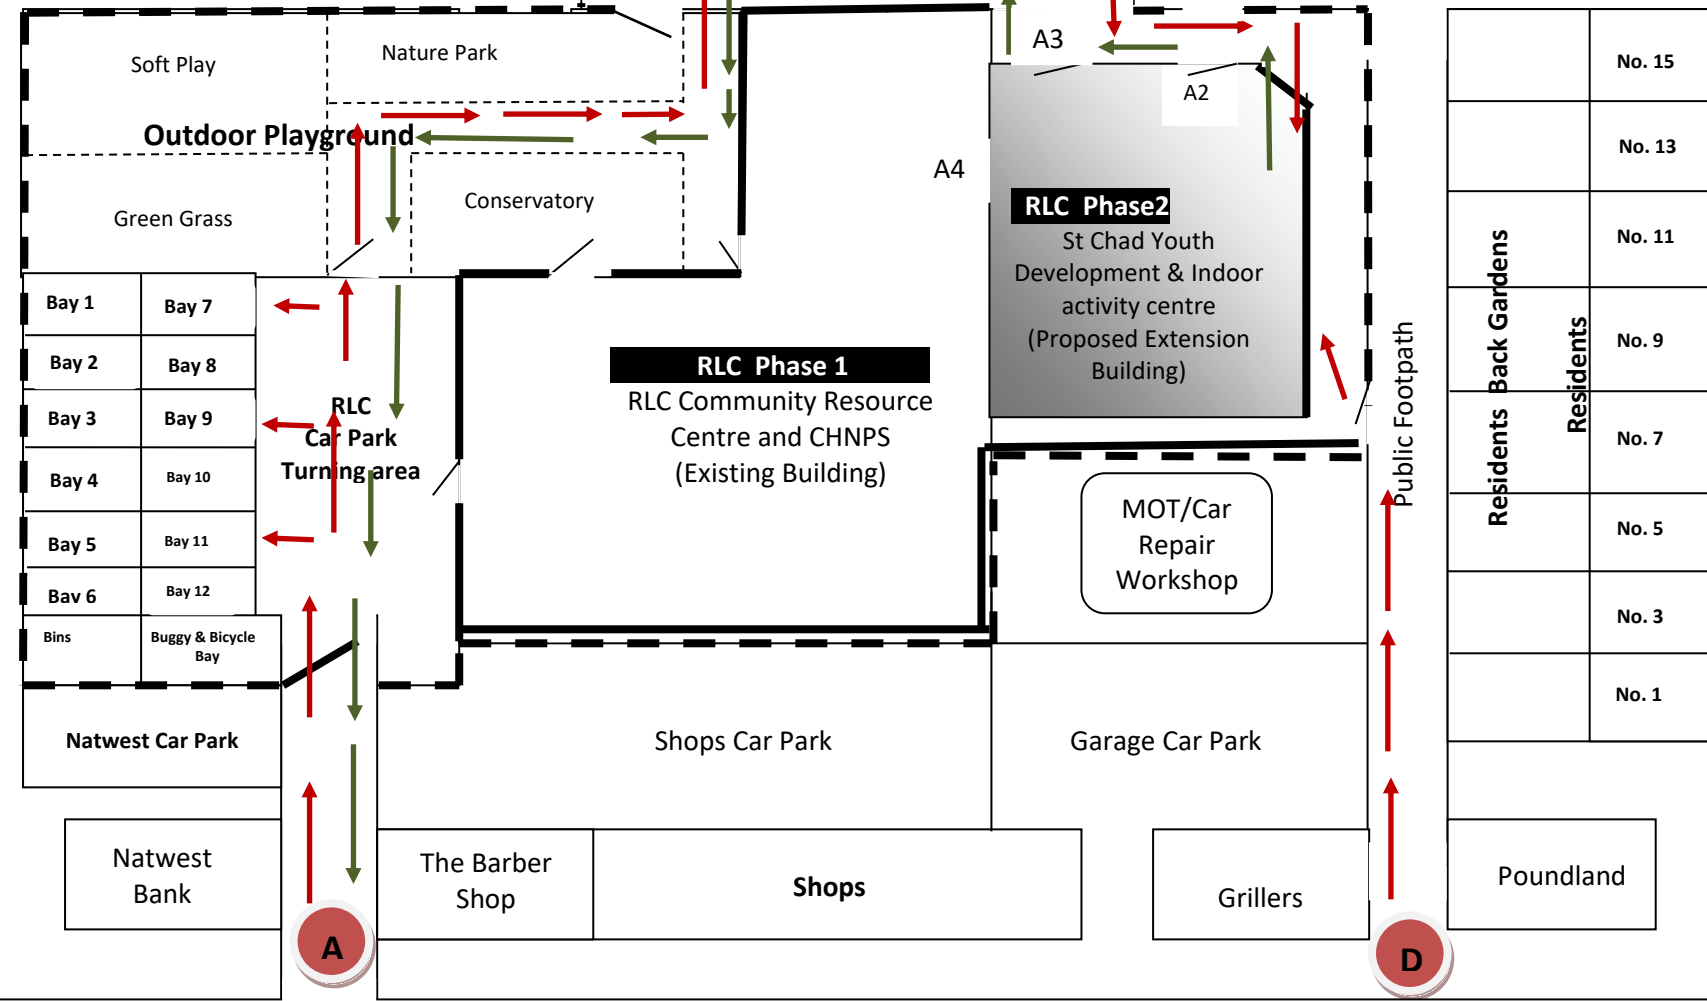

TRAFFIC KEY

- A** Main Entrance
- C** Emergency access
- D** Emergency / Waste disposal

Chadwell Heath Lane

Foot path leading to Chadwell Heath Lane

Allotment Land

St. Chad's Park

Foot Path within Park

St. Chad's Park, Car Park

Public Footpath

C

Foot path leading to Park View

| | |
|-------------------------------|------------------|
| | No. 15 |
| | No. 13 |
| | No. 11 |
| Residents Back Gardens | Residents |
| | No. 9 |
| | No. 7 |
| | No. 5 |
| | No. 3 |
| | No. 1 |

Japan Road

Residents

High Road

To Ilford

To Romford